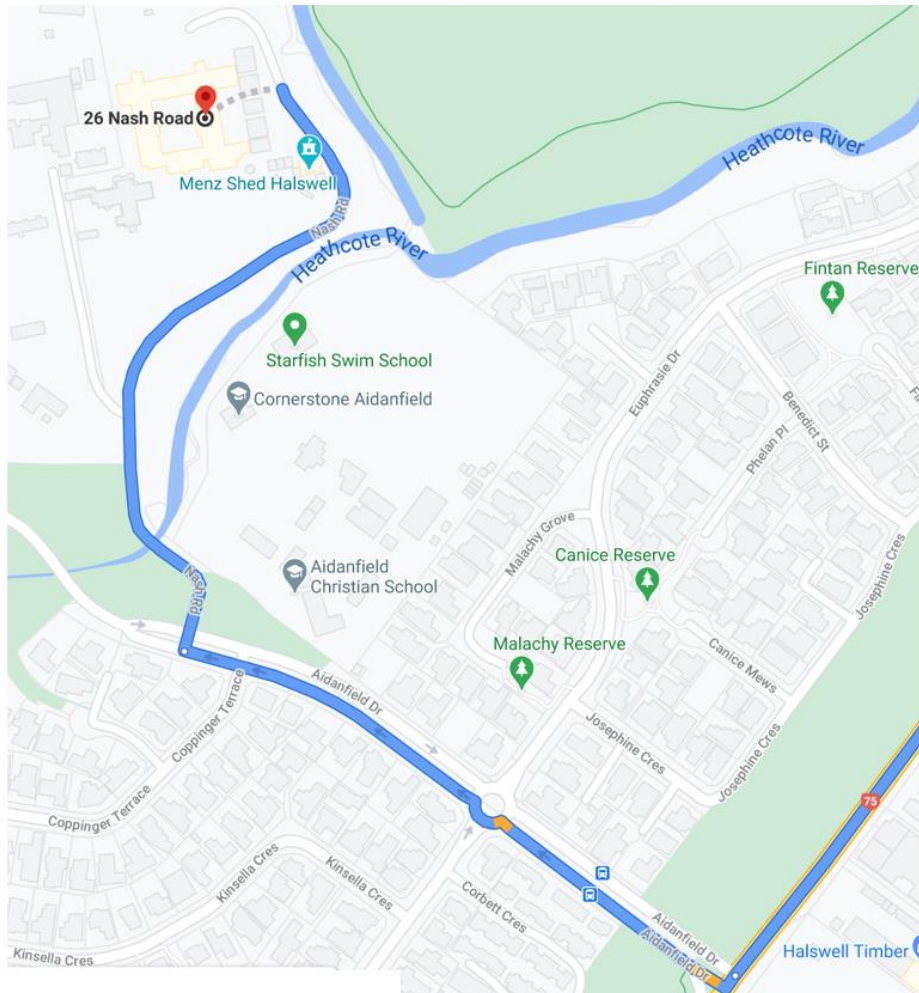

## Route Description 2022

You can come to our clinic. The main clinical space is located at The Granada Centre, 26 Nash Road, Halswell, 8025, Christchurch.

### Route Description:

- Follow State Highway 75
- Turn onto Aidanfield Drive
- Go through one roundabout
- Turn right onto Nash Road and continue for 450m
- Turn right onto 26 Nash Road "St. John of God Hauora Trust - Private Property"
- Continue Nash Road for 500m (keep right, follow the bend in the road)
- The Granada Centre and car parking is on the left