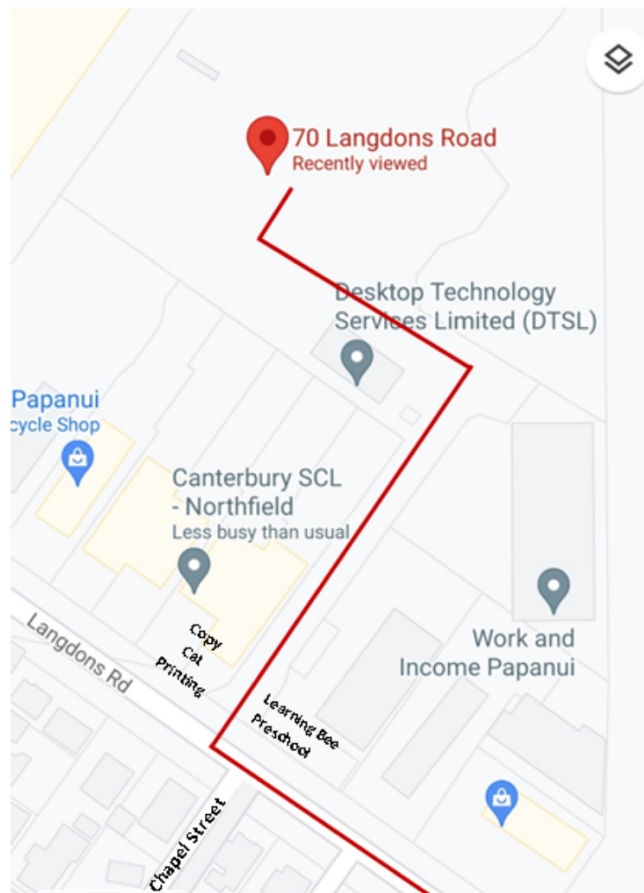

Where to Find Us

Southern Music Therapy is now located at Braintree Wellness Centre. 70 Langdons Road Papanui. This is off the main road, like a long driveway. Keep a look out for the BrainTree signs.

Plenty of parking in the front visitor carpark or disabled carpark